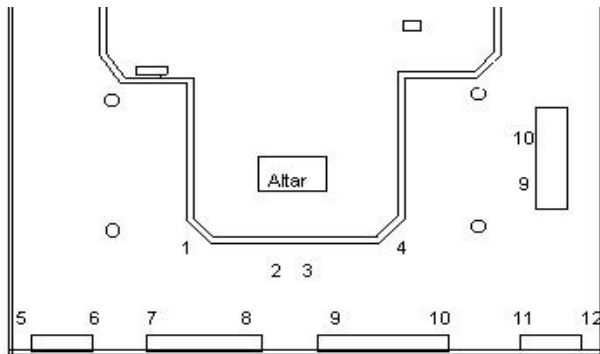

CATHEDRAL OF THE ASSUMPTION HOLY COMMUNION MINISTERS' SCHEDULE

April 2012

Saturday 5:30 p.m. Liturgy

Team Captain- Earl Shiring

7 *Easter Vigil: We'll need volunteers. Please let me know if you want to serve*

14	Deacon	1	Kathy Czerwonka	5 & 8
	Presider	2	Aris Cedeno	6 & 7
	Jeannie Hickman	3	Earl Shiring	12 & 9
	Brian Hickman	4	Linda Metts	11 & 10
21	Deacon	1	Earl Shiring	5 & 8
	Presider	2	Kathleen Lyons	6 & 7
	Sr. Rochelle	3	Rita Owens	12 & 9
	Jack Chivatero	4	Thom Blincoe	11 & 10
28	Deacon	1	Aris Cedeno	5 & 8
	Presider	2	Kathy Czerwonka	6 & 7
	Linda Metts	3	Brian Hickman	12 & 9
	Earl Shiring	4	Jeannie Hickman	11 & 10

If you are unable to keep your assignment, please contact a substitute or the team captain.