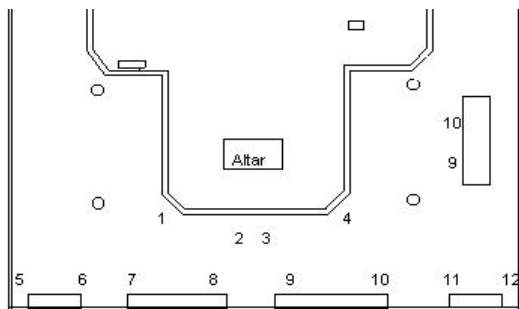

CATHEDRAL OF THE ASSUMPTION HOLY COMMUNION MINISTERS' SCHEDULE

March 2012

Saturday 5:30 p.m. Liturgy

Team Captain Sr. Rochelle

3	Linda Metts Presider Sr. Rochelle Earl Shiring	1 2 3 4	Kathleen Lyons Rita Owens Brian Hickman Jeannie Hickman	5 & 8 6 & 7 12 & 9 11 & 10
10	Deacon Presider Thom Blincoe Kathy Czerwonka	1 2 3 4	Sr. Rochelle Aris Cedeno Linda Metts Earl Shiring	5 & 8 6 & 7 12 & 9 11 & 10
17	Jack Chivatero Presider Sr. Rochelle Kathleen Lyons	1 2 3 4	Rita Owens Jeannie Hickman Brian Hickman Thom Blincoe	5 & 8 6 & 7 12 & 9 11 & 12
24	Kathy Czerwonka Presider Aris Cedeno Linda Metts	1 2 3 4	Sr. Rochelle Earl Shiring Jack Chivatero Kathleen Lyons	5 & 8 6 & 7 12 & 9 11 & 10
31	Rita Owens Presider Sr. Rochelle Brian Hickman	1 2 3 4	Jeannie Hickman Thom Blincoe Kathy Czerwonka Aris Cedeno	5 & 8 6 & 7 12 & 9 11 & 10